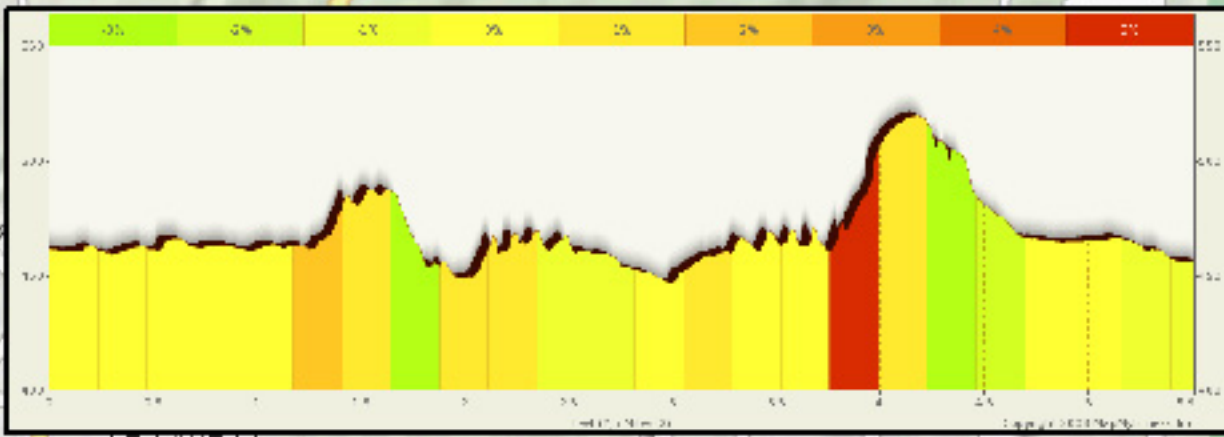

Folsom Lake International Triathlon Run course

-  start/finish
-  course direction