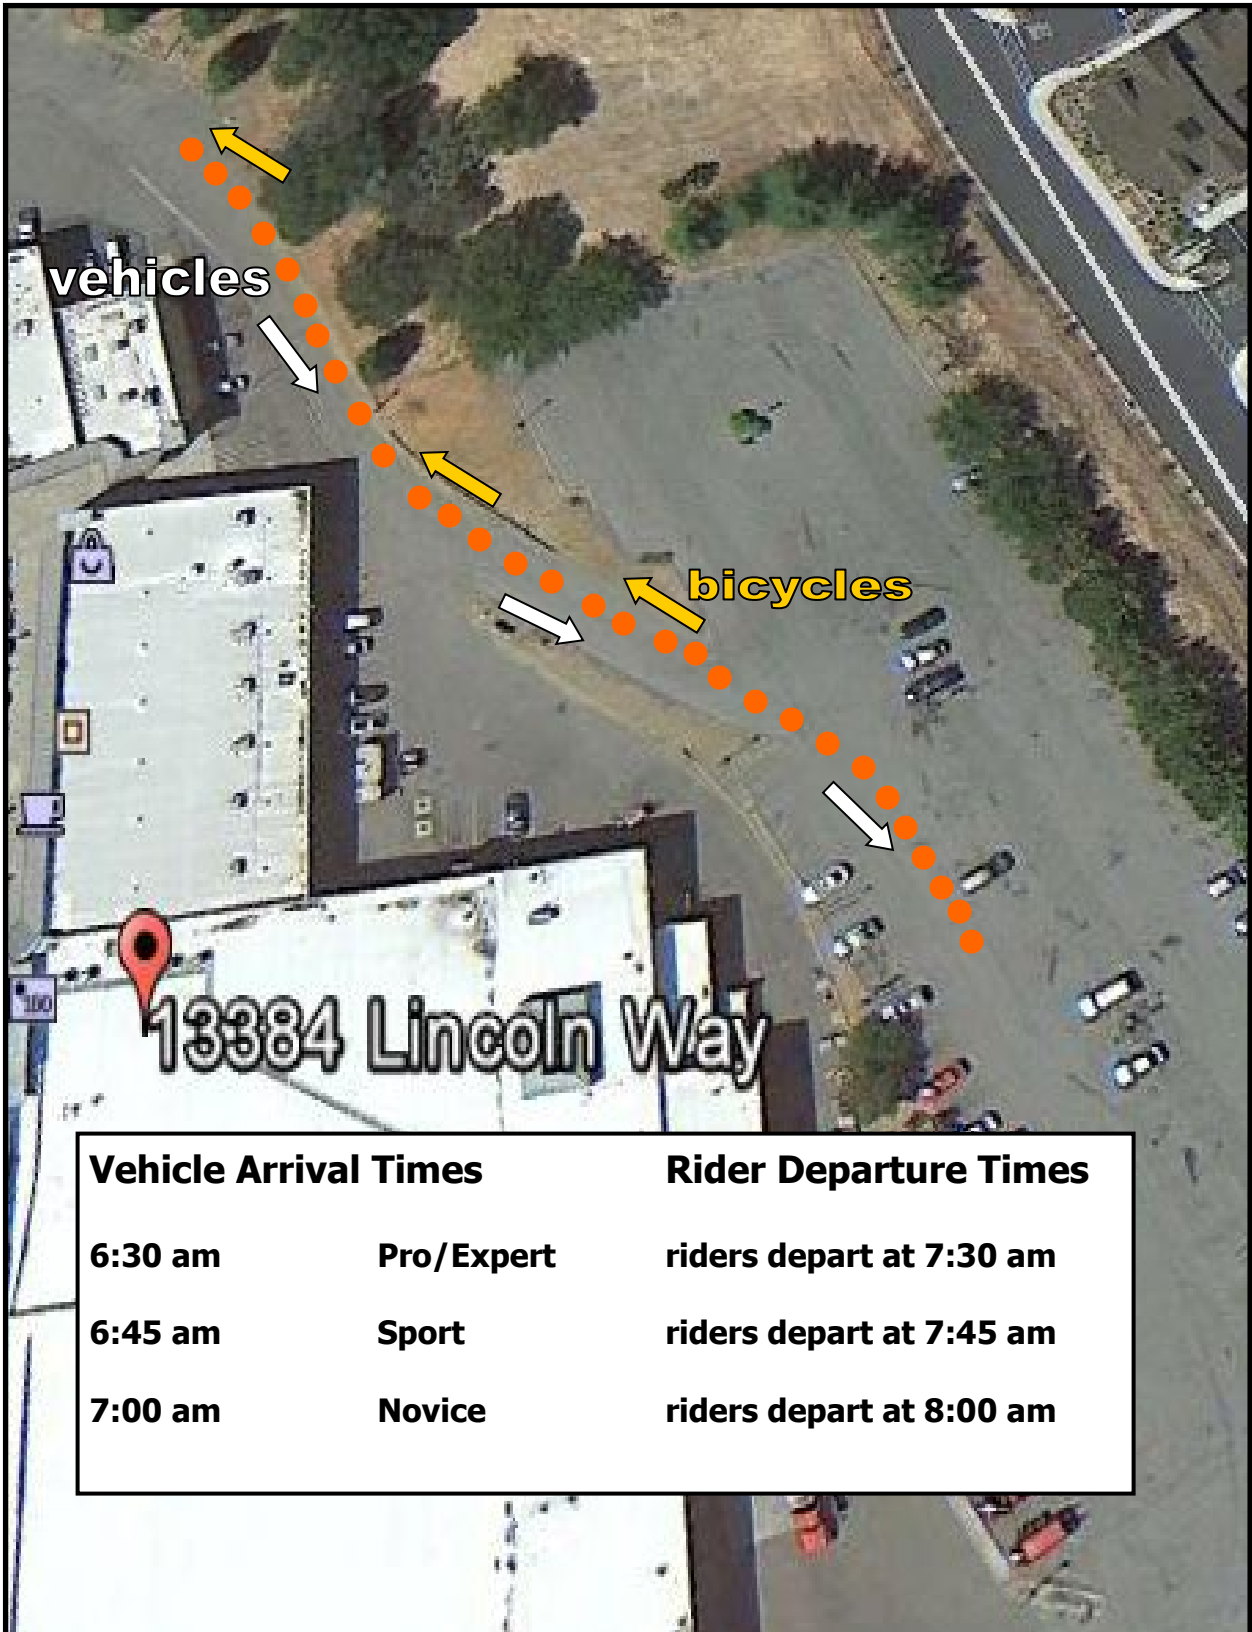

The Great Auburn Epic Race

Parking and Venue

The Great Auburn Epic Race

Vehicle arrival and Rider departure times

Vehicle Arrival Times		Rider Departure Times
6:30 am	Pro/Expert	riders depart at 7:30 am
6:45 am	Sport	riders depart at 7:45 am
7:00 am	Novice	riders depart at 8:00 am

The Great Auburn Epic Race

Directions from I-80 and Foresthill Road

Take Foresthill exit off I-80 in Auburn

Left on Lincoln Way

Right on Silver Bend Way

Parking behind Raley's

NO PARKING in Raley's Shopping Center