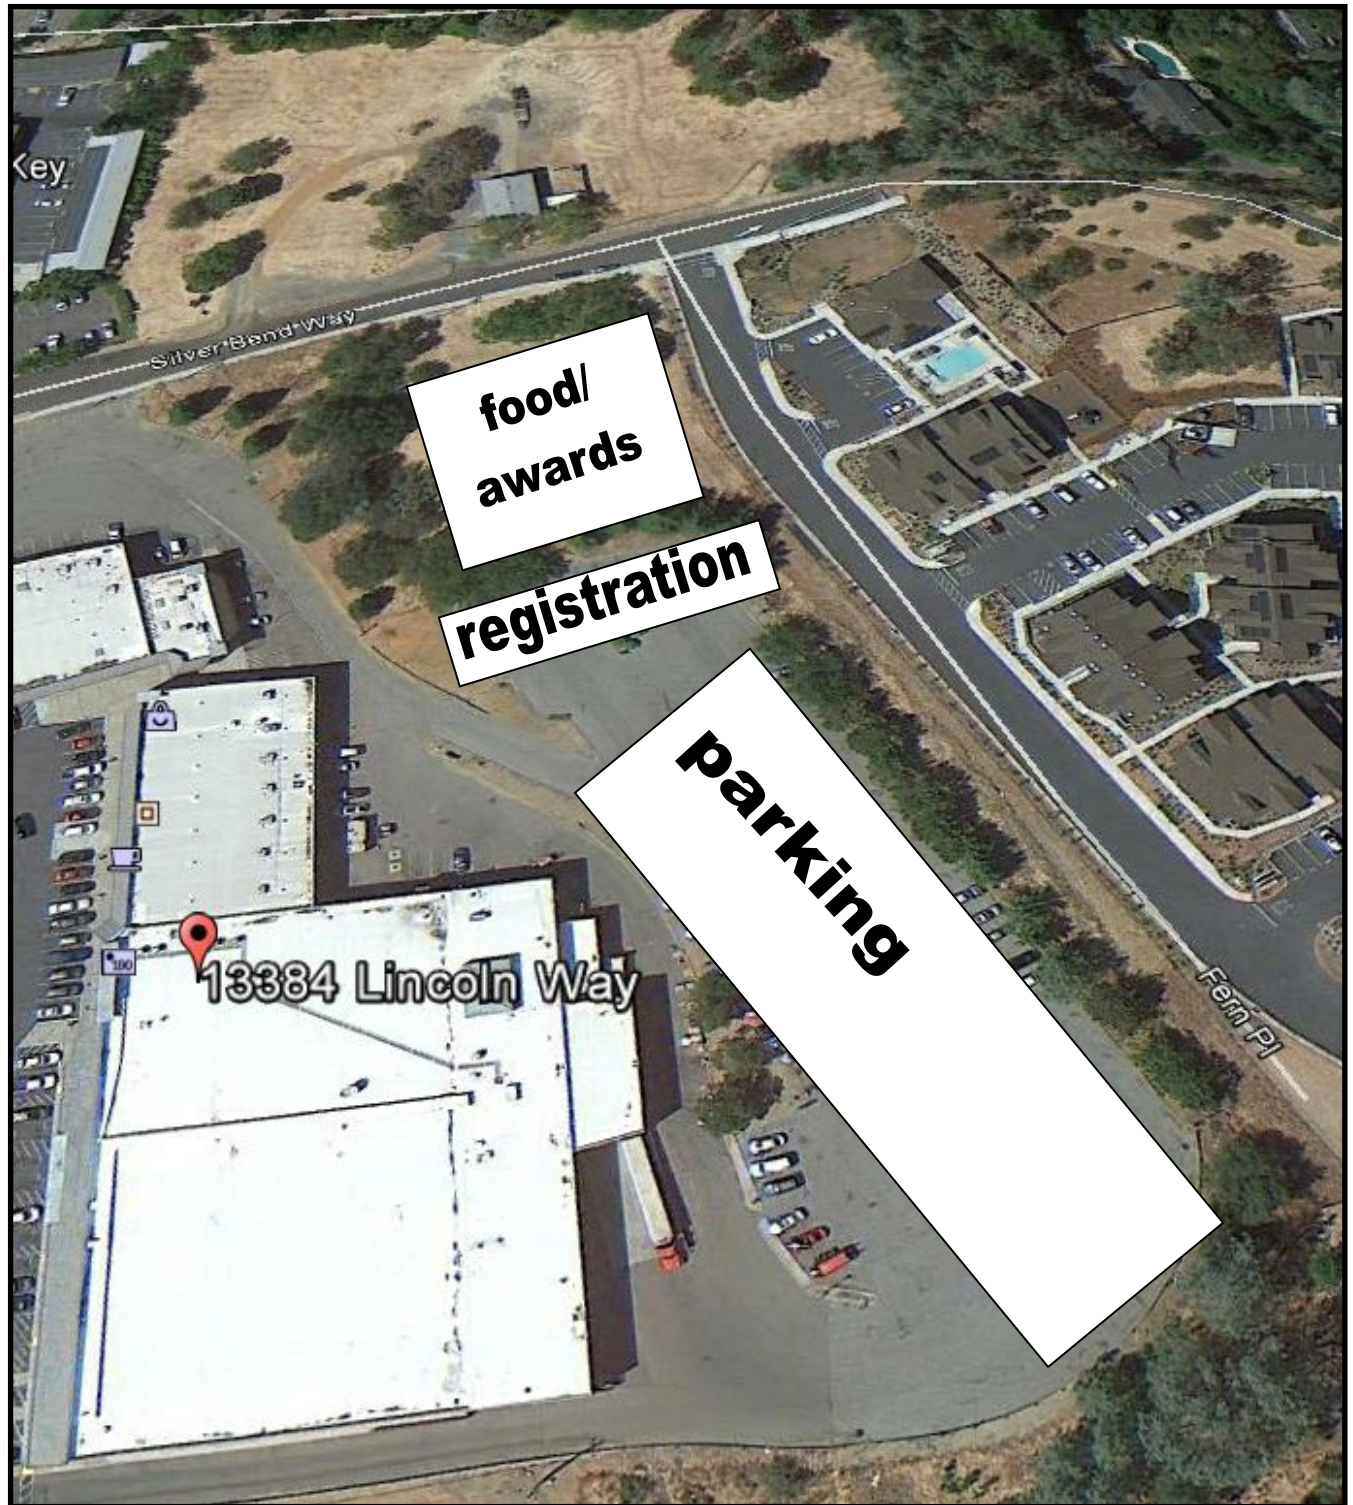

The Great Auburn Epic Race

Parking and Venue

The Great Auburn Epic Race

Vehicle arrival and Rider departure times

Vehicle Arrival Times		Rider Departure Times
6:30 am	Pro/Expert	riders depart at 7:30 am
6:45 am	Sport	riders depart at 7:45 am
7:00 am	Novice	riders depart at 8:00 am

The Great Auburn Epic Race

Directions from I-80 and Foresthill Road

Take Foresthill exit off I-80 in Auburn

Left on Lincoln Way

Right on Silver Bend Way

Parking behind Raley's

NO PARKING in Raley's Shopping Center