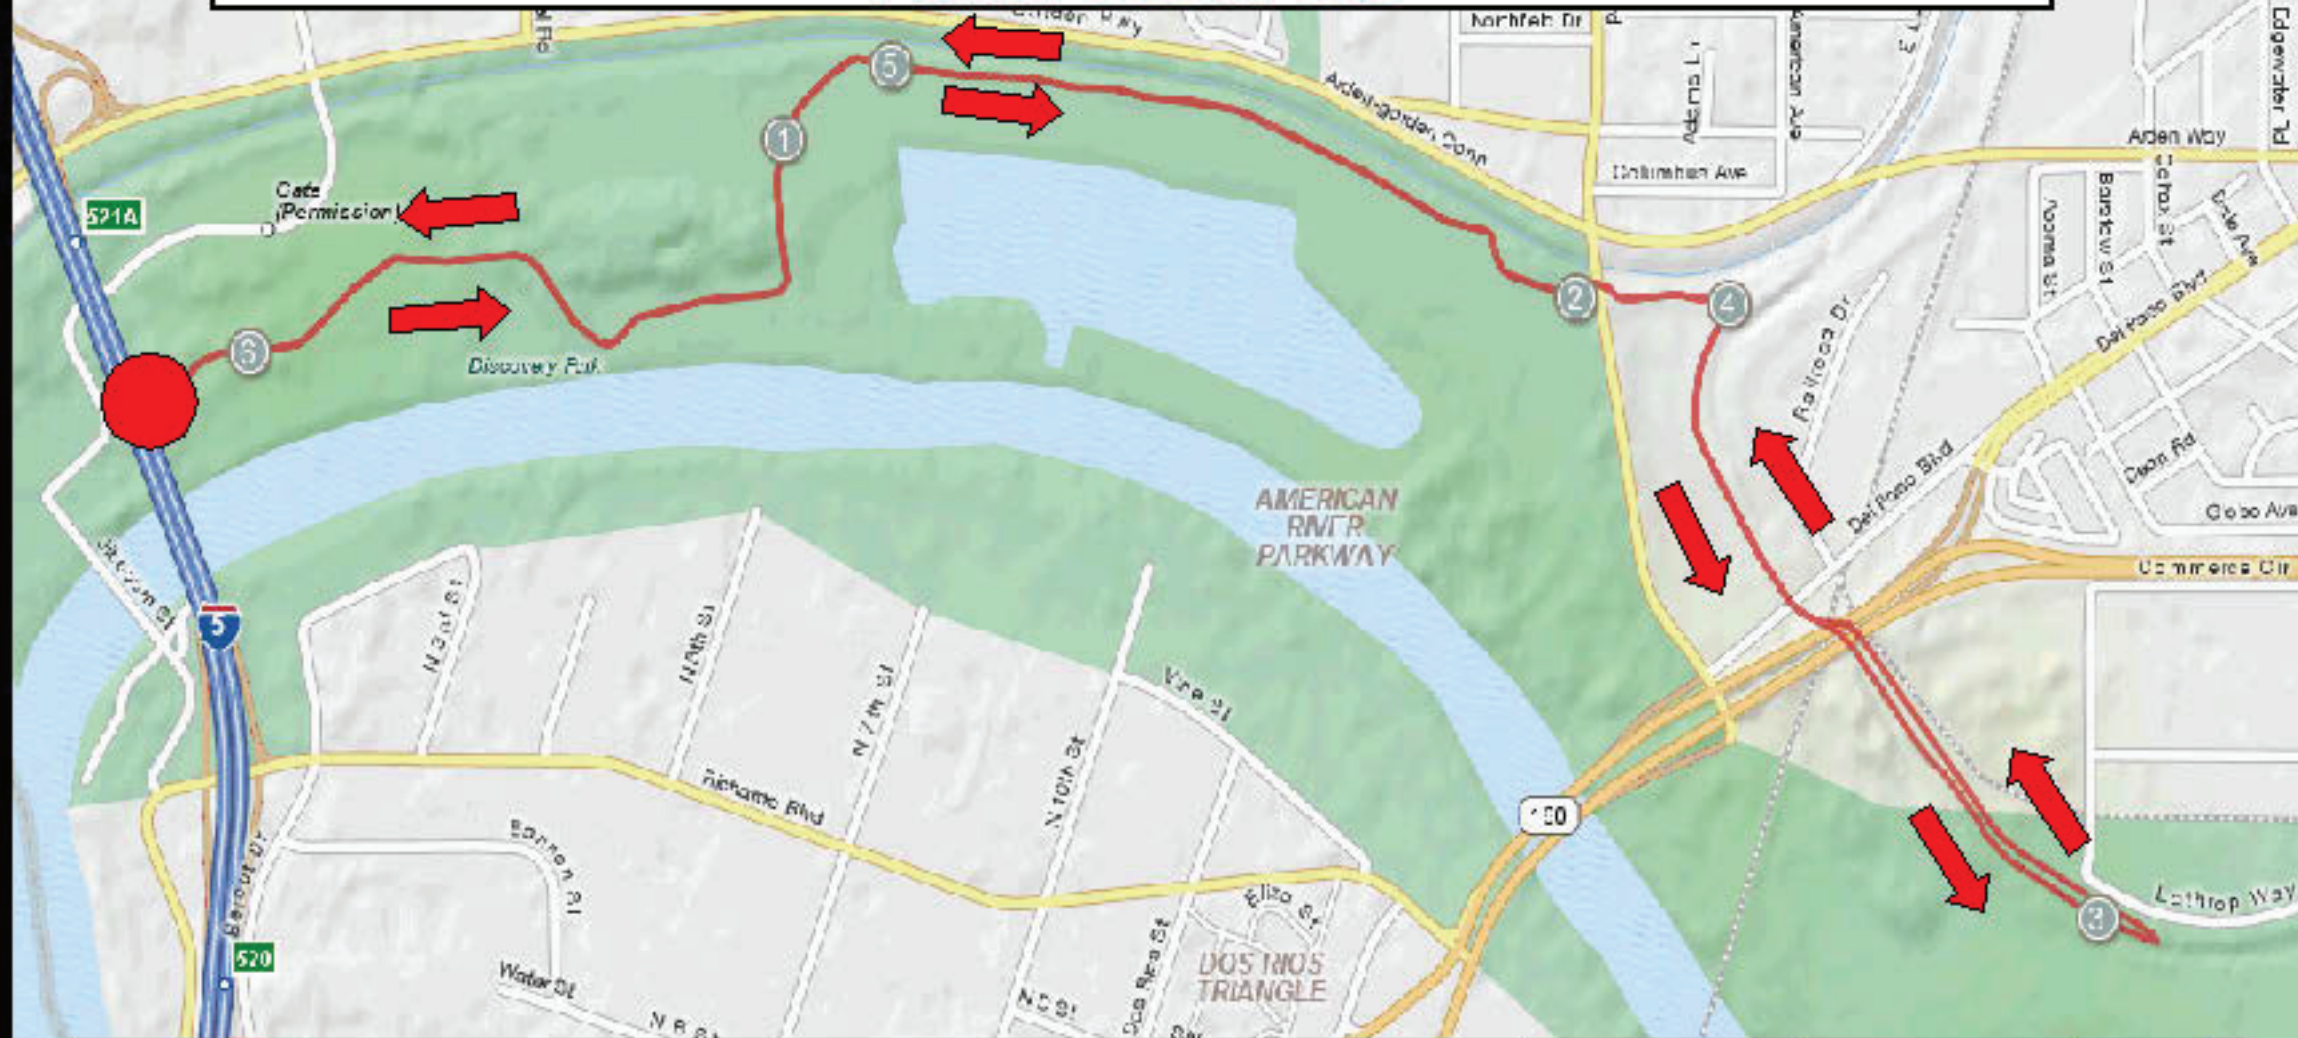

# Sacramento International Triathlon Run Course

● start/finish  
↑ course direction