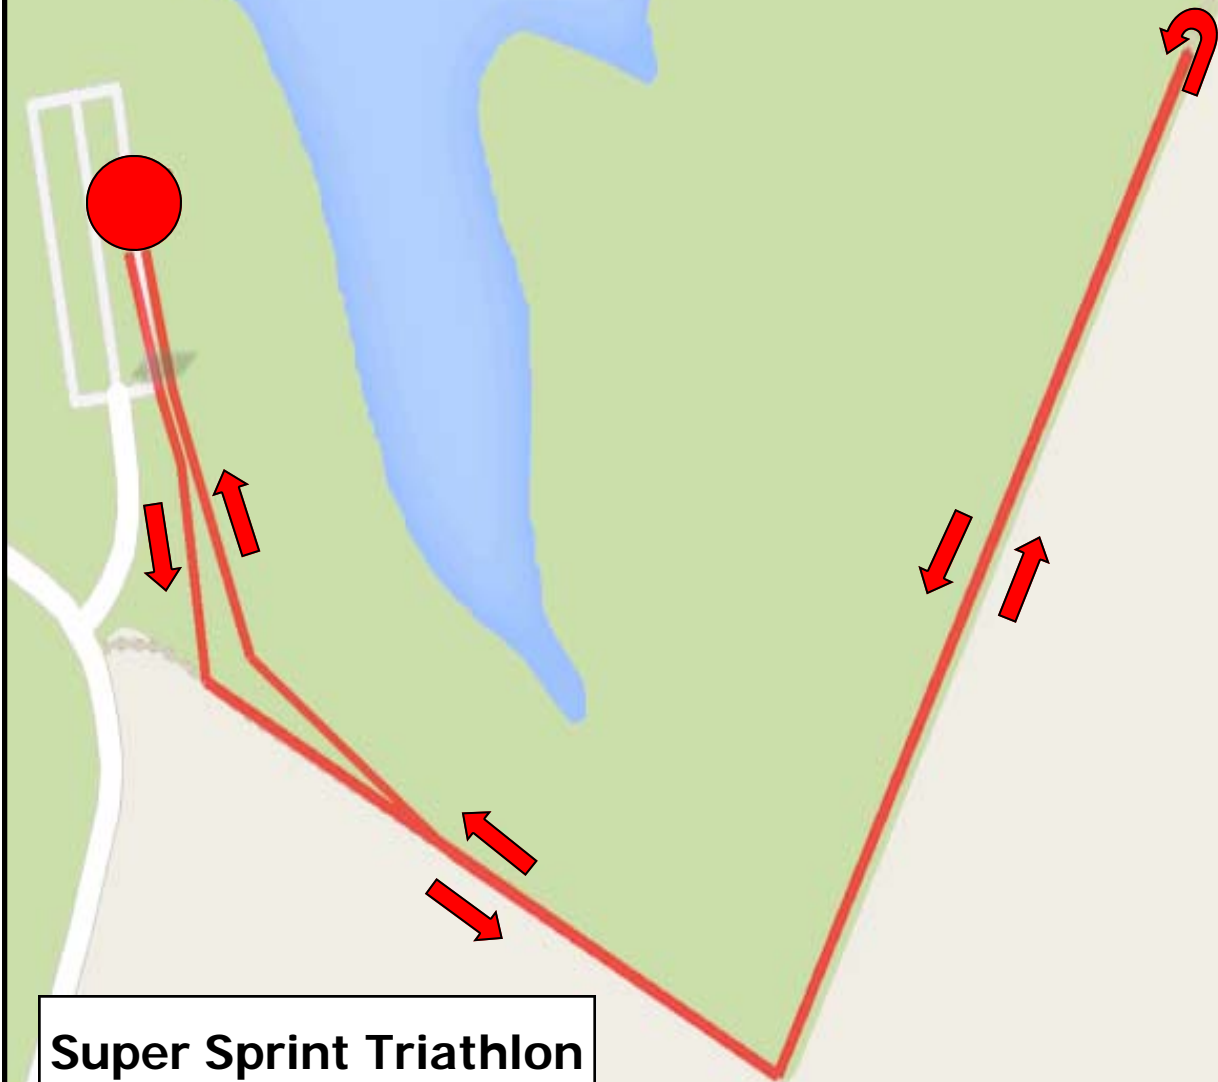

Rancho Seco Park Herald, CA

**Super Sprint Triathlon
1 mile run course**

-  start/finish
-  course direction