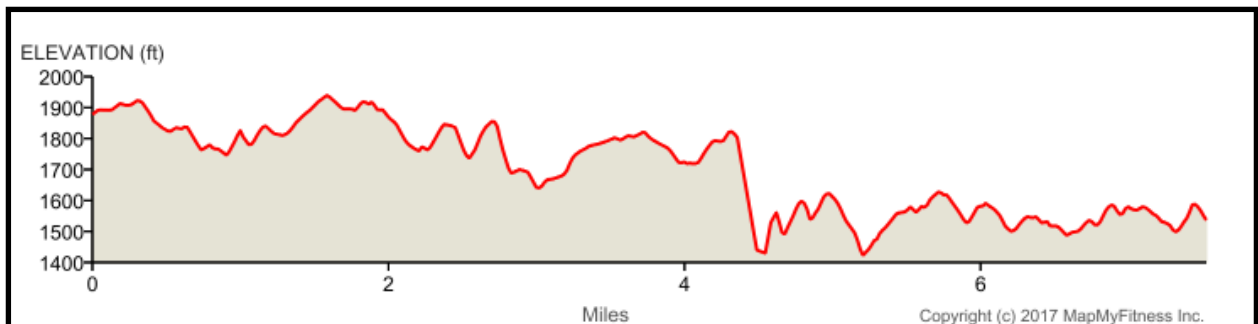

The Great Auburn Epic Race

25 miles - 3,650 feet elevation gain

4 Stages - 17 miles - 1,600 feet elevation gain

5 Transfers - 8 miles - 2,200 feet elevation gain

The Great Auburn Epic Race

STAGE ONE: Grizzly Bear House Gate to Drivers Flat

5.25 miles

700 feet elevation gain

The Great Auburn Epic Race

STAGE TWO: Drivers Flat FDLT & Connector

7.5 miles

750 feet elevation gain

The Great Auburn Epic Race

STAGE THREE: Fuel Break - Culvert Trail

1.8 miles

109 feet elevation gain

The Great Auburn Epic Race

STAGE FOUR: Confluence Trail

1.7 miles

25 feet elevation gain