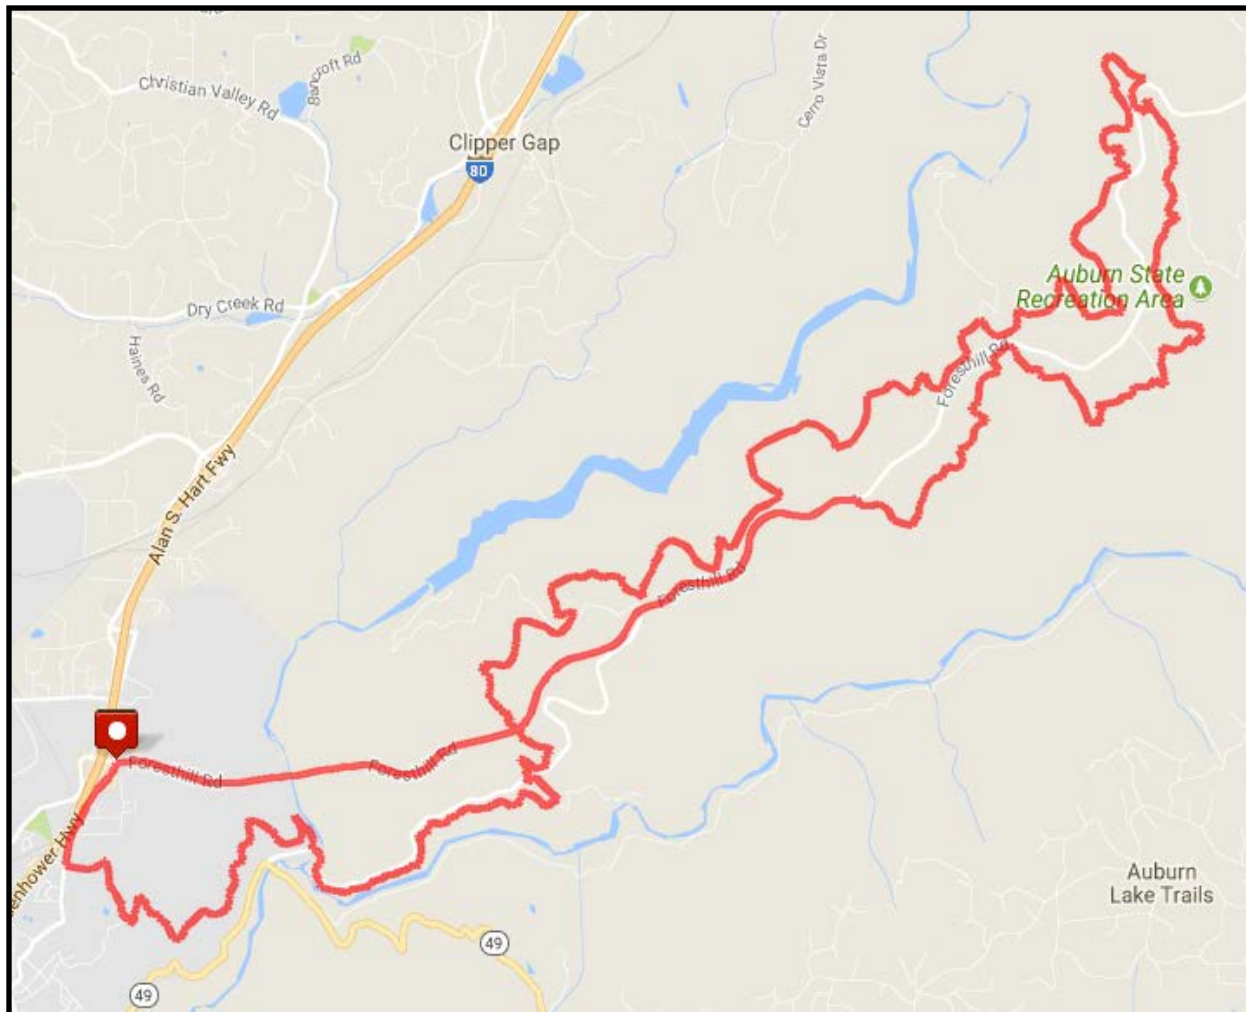

The Great Auburn Epic Race

25 miles - 3,650 feet elevation gain

4 Stages - 17 miles - 1,600 feet elevation gain

5 Transfers - 8 miles - 2,200 feet elevation gain

The Great Auburn Epic Race

STAGE ONE: Grizzly Bear House Gate to Drivers Flat

5.25 miles

700 feet elevation gain

The Great Auburn Epic Race

STAGE TWO: Drivers Flat FDLT & Connector

7.5 miles

750 feet elevation gain

The Great Auburn Epic Race

STAGE THREE: Fuel Break - Culvert Trail

1.8 miles

109 feet elevation gain

The Great Auburn Epic Race

STAGE FOUR: Confluence Trail

1.7 miles

25 feet elevation gain