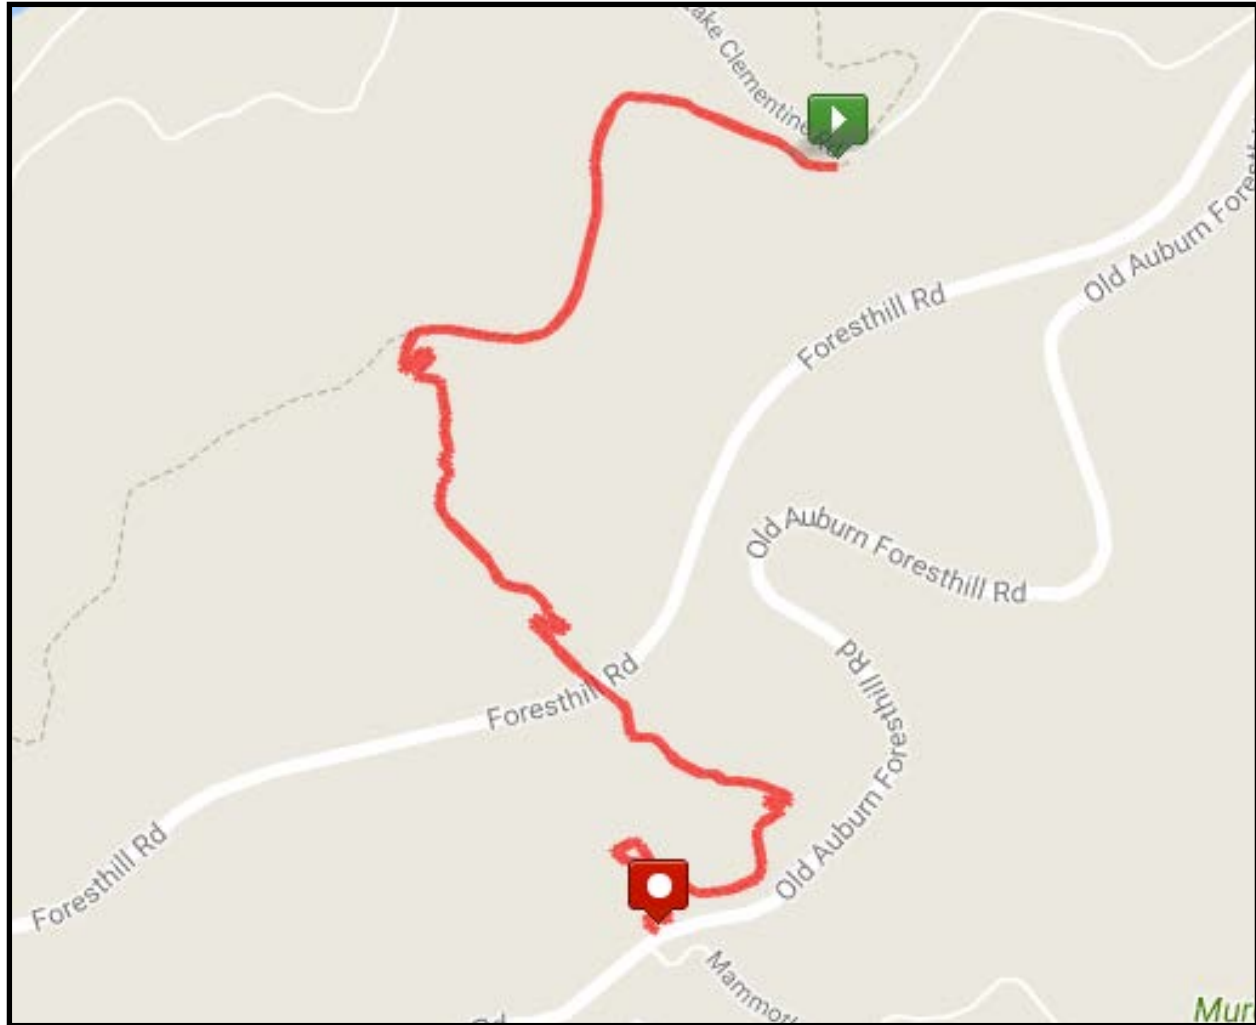

The Great Auburn Epic Race

25 miles - 3,650 feet elevation gain

4 Stages - 17 miles - 1,600 feet elevation gain

5 Transfers - 8 miles - 2,200 feet elevation gain

The Great Auburn Epic Race

STAGE ONE: Grizzly Bear House Gate to Drivers Flat

5.25 miles

700 feet elevation gain

The Great Auburn Epic Race

STAGE TWO: Drivers Flat FDLT & Connector

7.5 miles

750 feet elevation gain

The Great Auburn Epic Race

STAGE THREE: Fuel Break - Culvert Trail

1.8 miles

109 feet elevation gain

The Great Auburn Epic Race

STAGE FOUR: Confluence Trail

1.7 miles

25 feet elevation gain