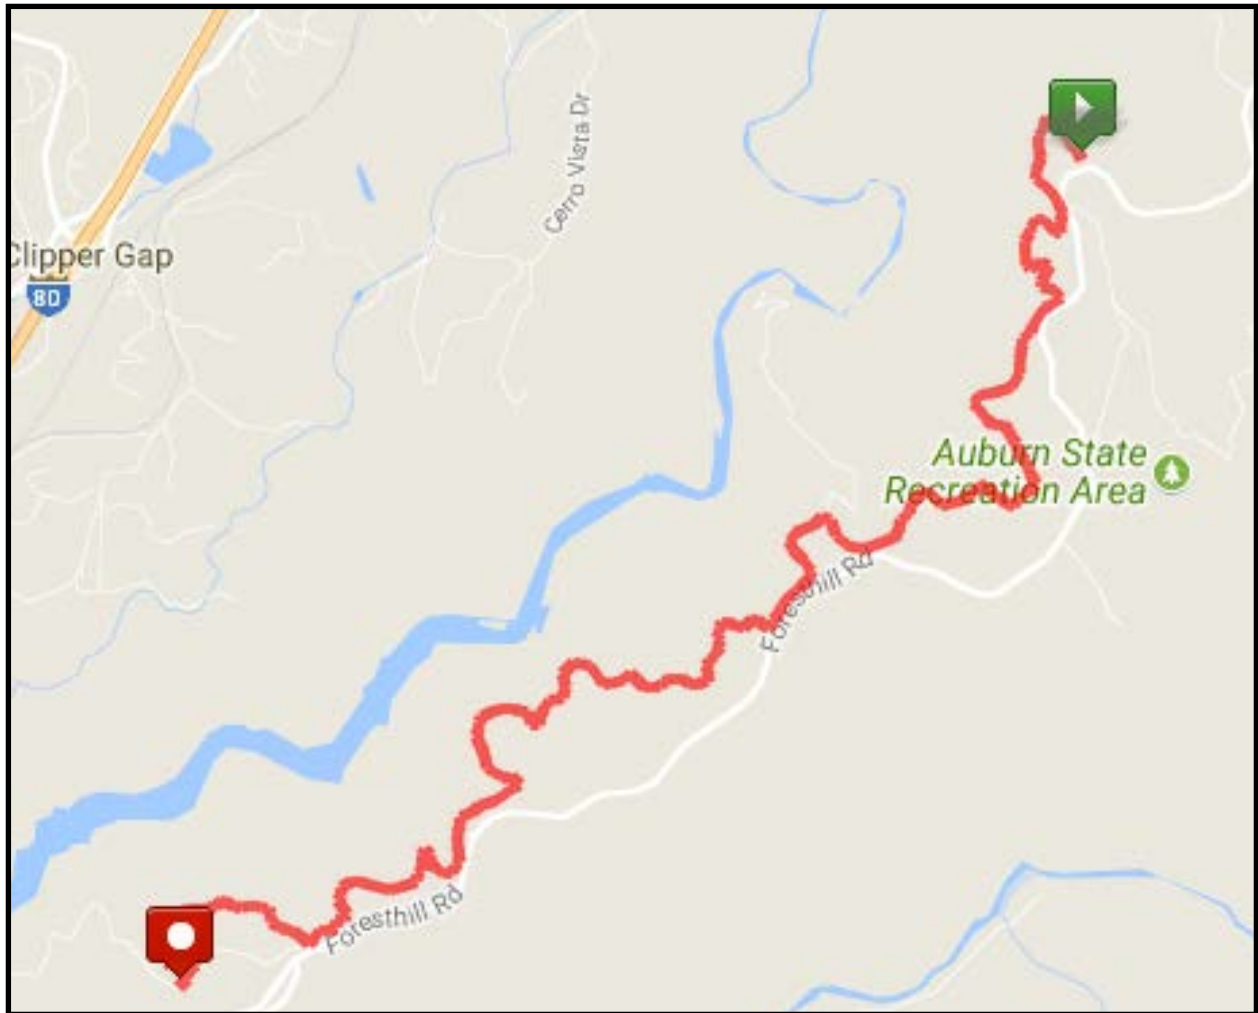

The Great Auburn Epic Race

25 miles - 3,650 feet elevation gain

4 Stages - 17 miles - 1,600 feet elevation gain

5 Transfers - 8 miles - 2,200 feet elevation gain

The Great Auburn Epic Race

STAGE ONE: Grizzly Bear House Gate to Drivers Flat

5.25 miles

700 feet elevation gain

The Great Auburn Epic Race

STAGE TWO: Drivers Flat FDLT & Connector

7.5 miles

750 feet elevation gain

The Great Auburn Epic Race

STAGE THREE: Fuel Break - Culvert Trail

1.8 miles

109 feet elevation gain

The Great Auburn Epic Race

STAGE FOUR: Confluence Trail

1.7 miles

25 feet elevation gain