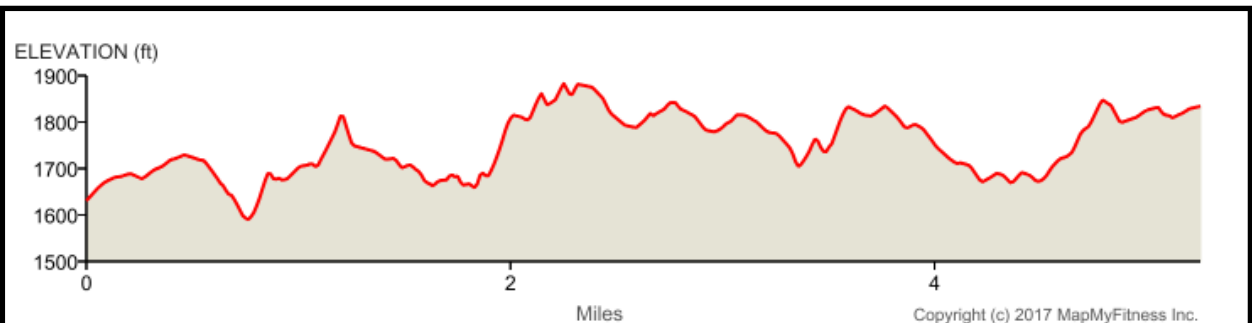

The Great Auburn Epic Race

25 miles - 3,650 feet elevation gain

4 Stages - 17 miles - 1,600 feet elevation gain

5 Transfers - 8 miles - 2,200 feet elevation gain

The Great Auburn Epic Race

STAGE ONE: Grizzly Bear House Gate to Drivers Flat

5.25 miles

700 feet elevation gain

The Great Auburn Epic Race

STAGE TWO: Drivers Flat FDLT & Connector

7.5 miles

750 feet elevation gain

The Great Auburn Epic Race

STAGE THREE: Fuel Break - Culvert Trail

1.8 miles

109 feet elevation gain

The Great Auburn Epic Race

STAGE FOUR: Confluence Trail

1.7 miles

25 feet elevation gain