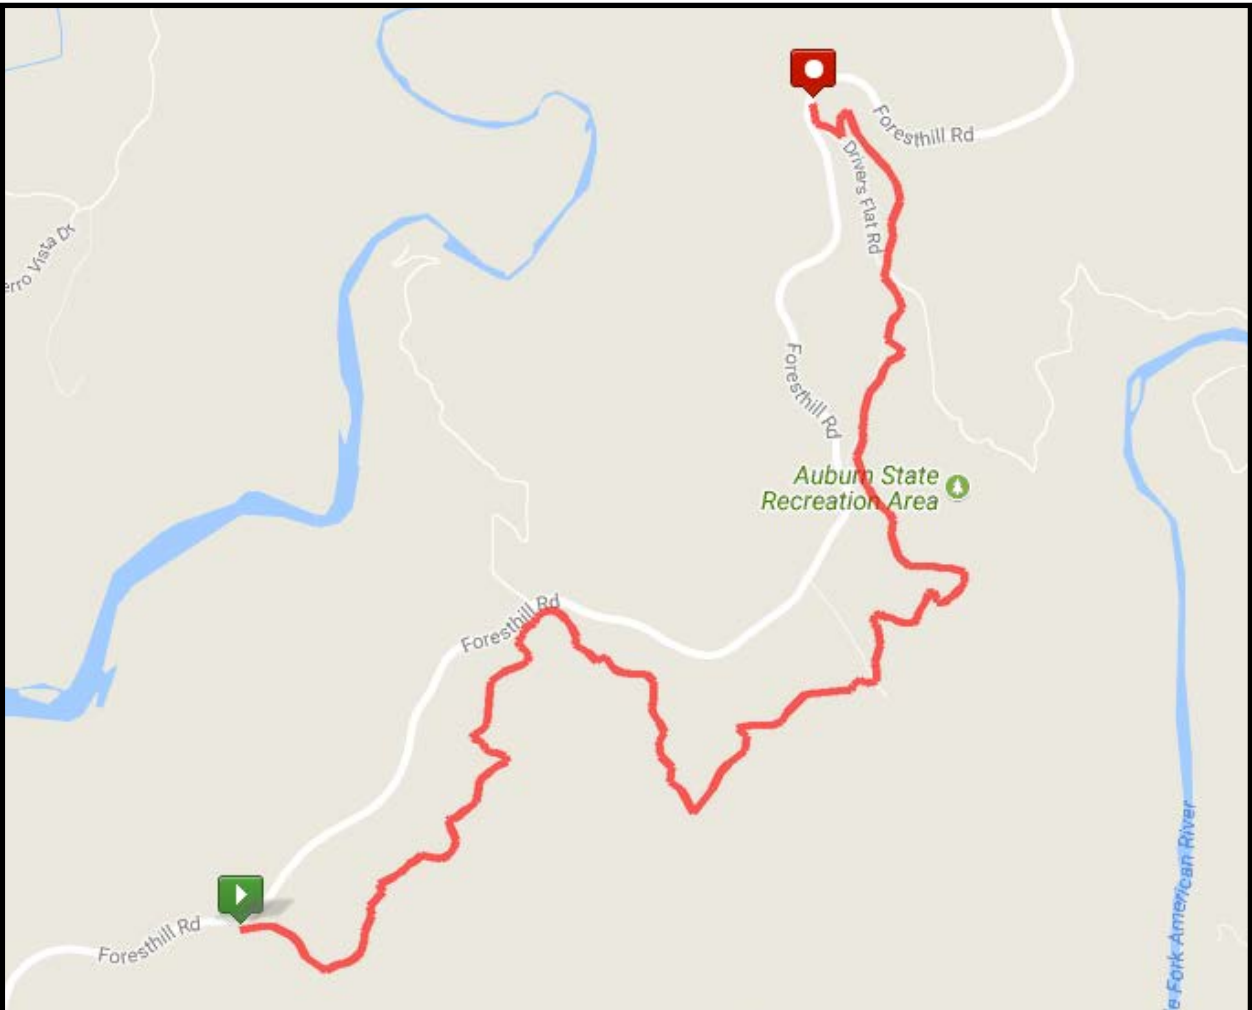

The Great Auburn Epic Race

25 miles - 3,650 feet elevation gain

4 Stages - 17 miles - 1,600 feet elevation gain

5 Transfers - 8 miles - 2,200 feet elevation gain

The Great Auburn Epic Race

STAGE ONE: Grizzly Bear House Gate to Drivers Flat

5.25 miles

700 feet elevation gain

The Great Auburn Epic Race

STAGE TWO: Drivers Flat FDLT & Connector

7.5 miles

750 feet elevation gain

The Great Auburn Epic Race

STAGE THREE: Fuel Break - Culvert Trail

1.8 miles

109 feet elevation gain

The Great Auburn Epic Race

STAGE FOUR: Confluence Trail

1.7 miles

25 feet elevation gain