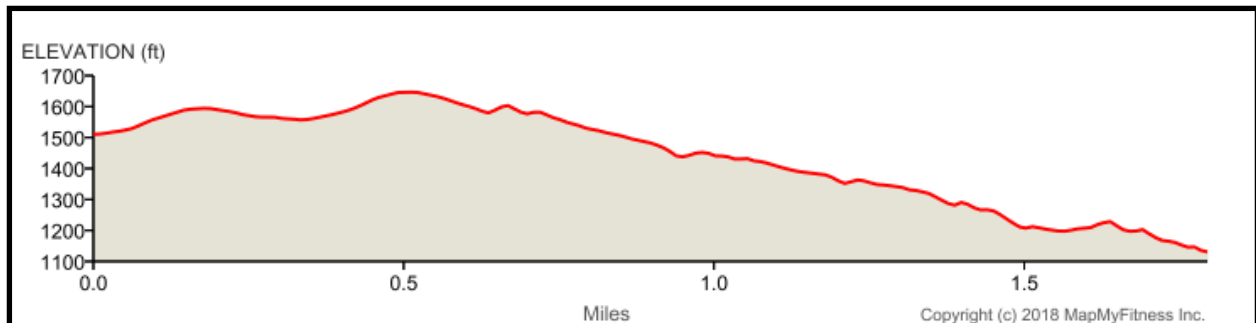

The Great Auburn Epic Race

25 miles - 3,650 feet elevation gain

4 Stages - 17 miles - 1,600 feet elevation gain

5 Transfers - 8 miles - 2,200 feet elevation gain

The Great Auburn Epic Race

STAGE ONE: Grizzly Bear House Gate to Drivers Flat

5.25 miles

700 feet elevation gain

The Great Auburn Epic Race

STAGE TWO: Drivers Flat FDLT & Connector

7.5 miles

750 feet elevation gain

The Great Auburn Epic Race

STAGE THREE: Fuel Break - Culvert Trail

1.8 miles

109 feet elevation gain

The Great Auburn Epic Race

STAGE FOUR: Confluence Trail

1.7 miles

25 feet elevation gain