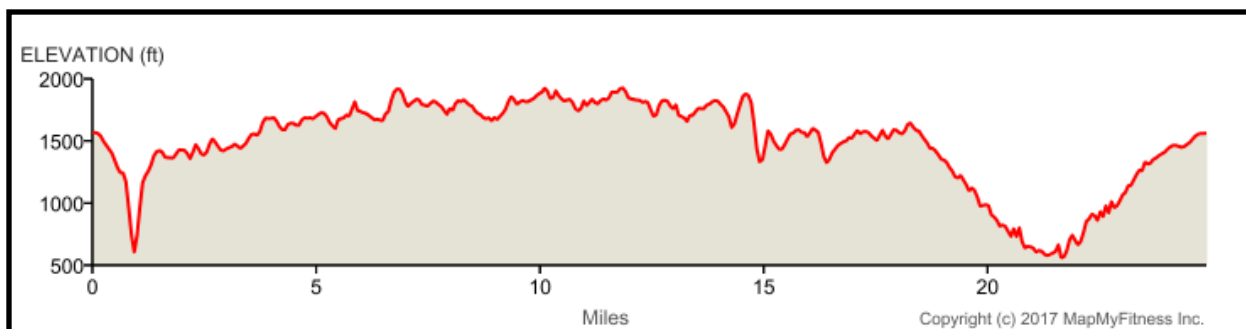

The Great Auburn Epic Race

25 miles - 3,650 feet elevation gain

4 Stages - 17 miles - 1,600 feet elevation gain

5 Transfers - 8 miles - 2,200 feet elevation gain

The Great Auburn Epic Race

STAGE ONE: Grizzly Bear House Gate to Drivers Flat

5.25 miles

700 feet elevation gain

The Great Auburn Epic Race

STAGE TWO: Drivers Flat FDLT & Connector

7.5 miles

750 feet elevation gain

The Great Auburn Epic Race

STAGE THREE: Fuel Break - Culvert Trail

1.8 miles

109 feet elevation gain

The Great Auburn Epic Race

STAGE FOUR: Confluence Trail

1.7 miles

25 feet elevation gain