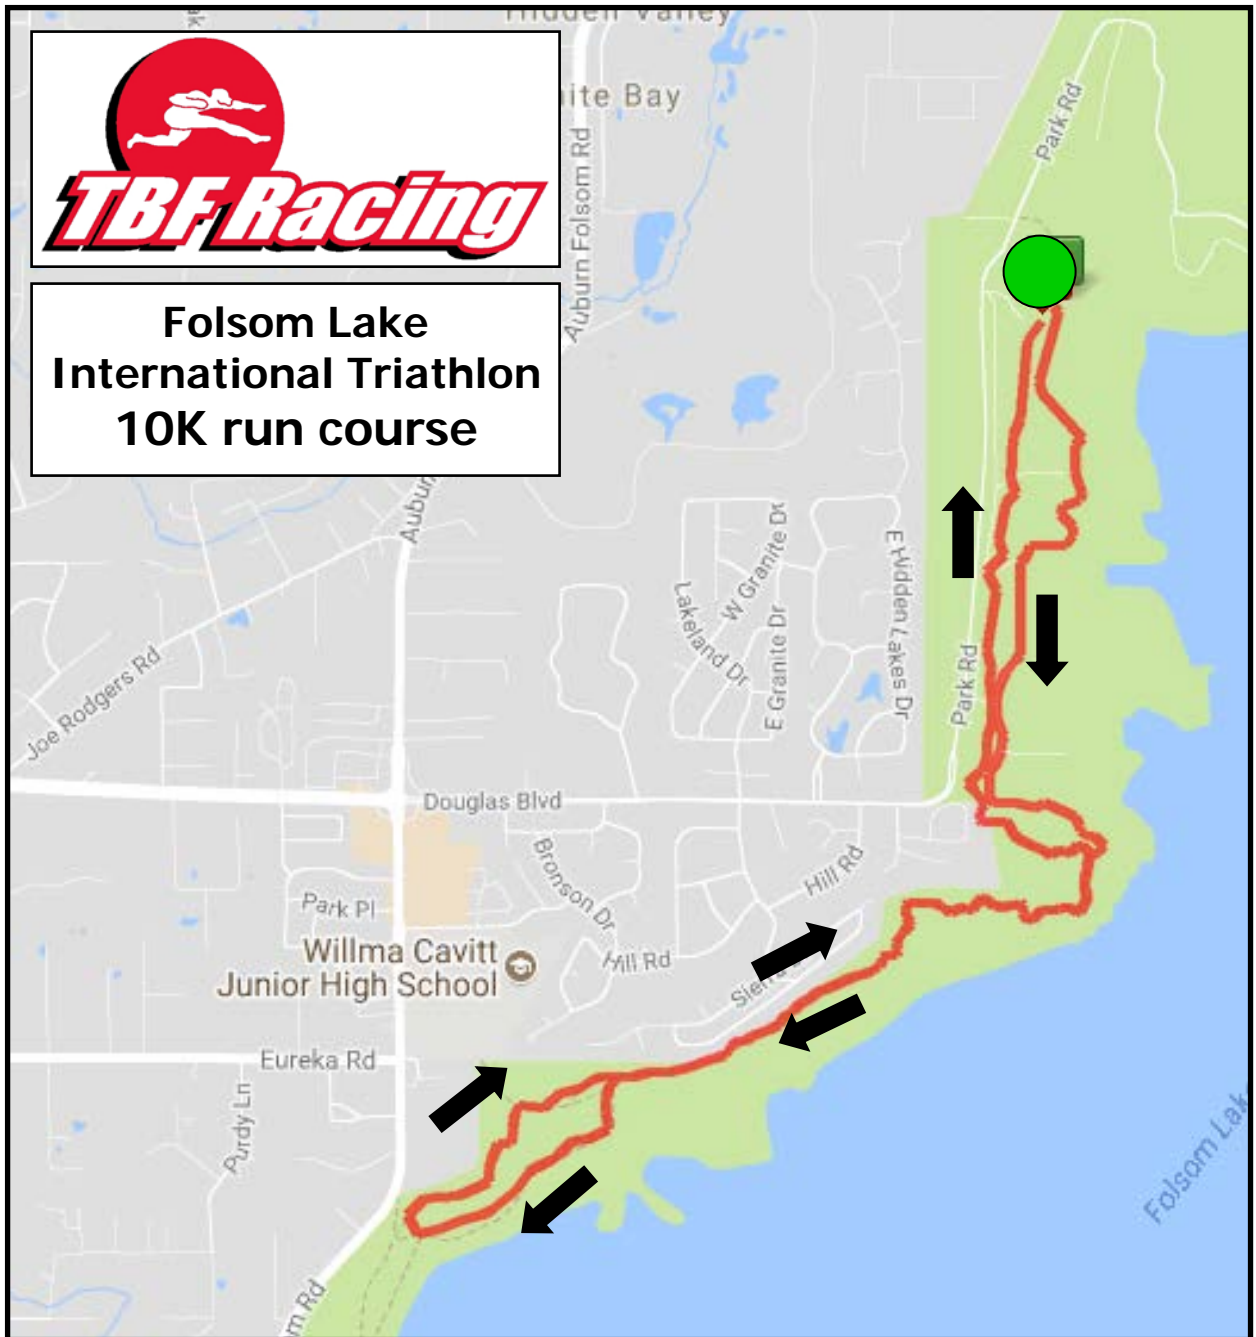

**Folsom Lake
International Triathlon
10K run course**

ELEVATION (ft)

307 feet elevation gain