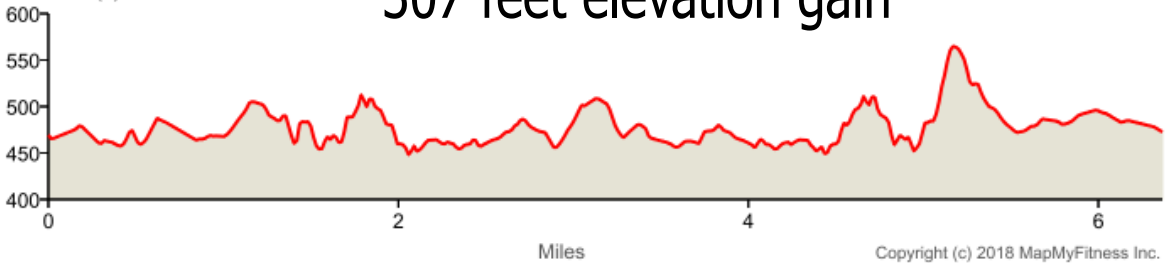

**Folsom Lake
International Triathlon
10K run course**

ELEVATION (ft)

307 feet elevation gain