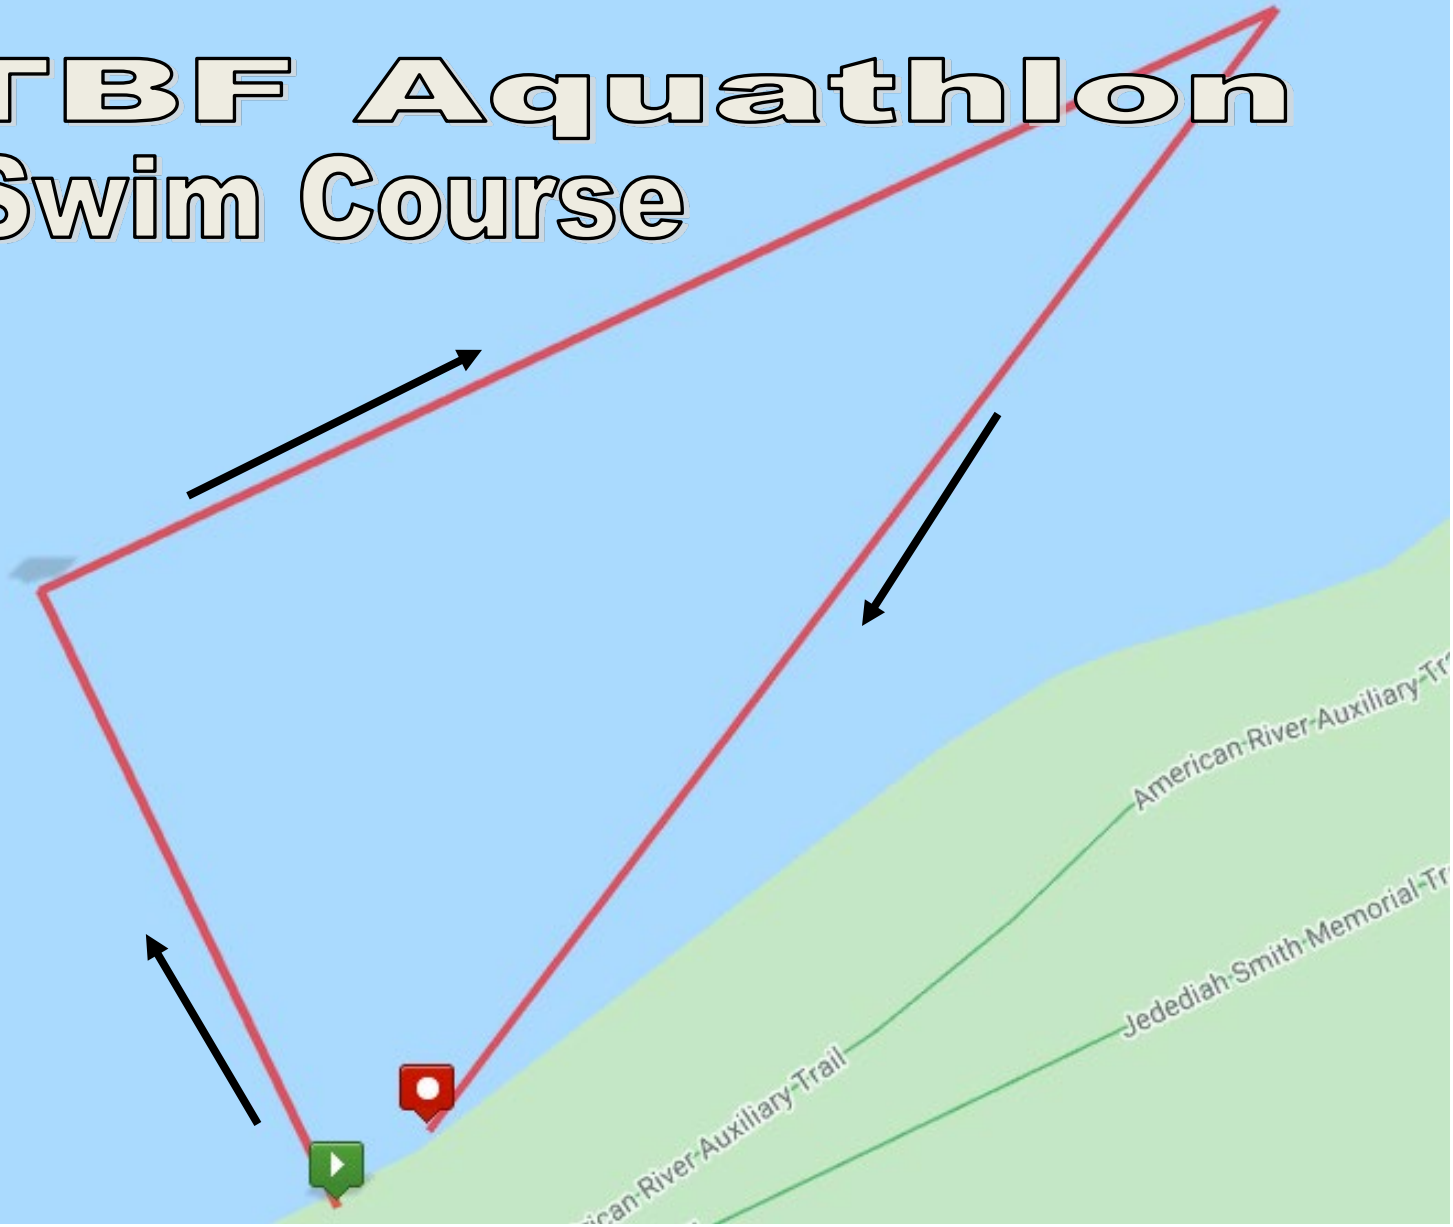

TBF Aquathlon Swim Course